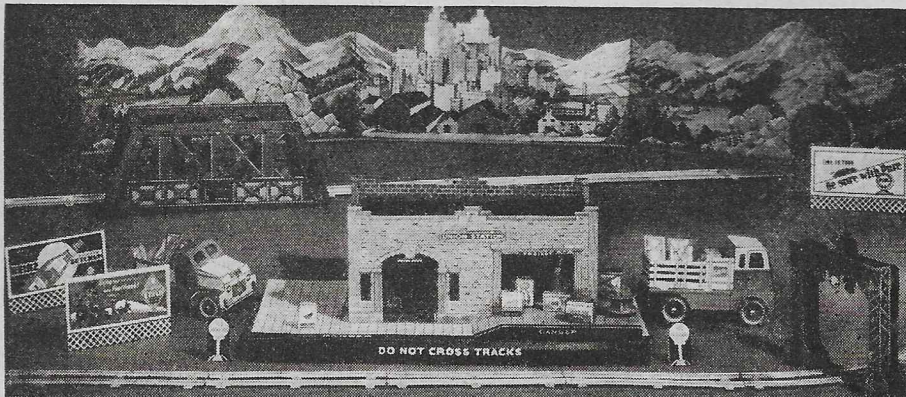

BUILT-RITE STOCK FARM SET

Endless delight . . . fascinating and educational. Barn and lot: 21" x 14" x 12". Open in back for play. Realistically finished inside and out in perfect detail. Red barn, green roof, white fence. Complete farm machinery and tools include tractor, wagon, plow, seeder, fork, shovel, milk can, oil drum, 4 sacks of feed, etc. Animals: 38, all pure bred stock FROM PHOTOS in full color. Complete BUILT-RITE set of 51 pieces, in handsome color Gift Box at dealers everywhere, only **\$1.19**

ATTACK FORTRESS with Soldiers

Action! Fun! Large, sturdy Fort. 19" x 10 7/8" x 15 1/4". Realistically finished inside and out. Four 10" movable Sand-bag Fortifications finished both sides. 1 Rubber Band Pistol, shoots harmlessly but accurately. 88 Officers and Men, 3 1/4" tall, on interlocking bases. Machine Gunners, Motorcycle Scouts, Anti-Aircraft Gunners, Flag Bearers, Officers, Observers, etc. Full color, both sides. Full instructions.

Complete BUILT-RITE set in handsome color Gift Box, at dealers everywhere. **\$1.19**

STATION and RAILROAD EQUIPMENT

Unlimited play value! Designed to use with any train. Large Combination Passenger and