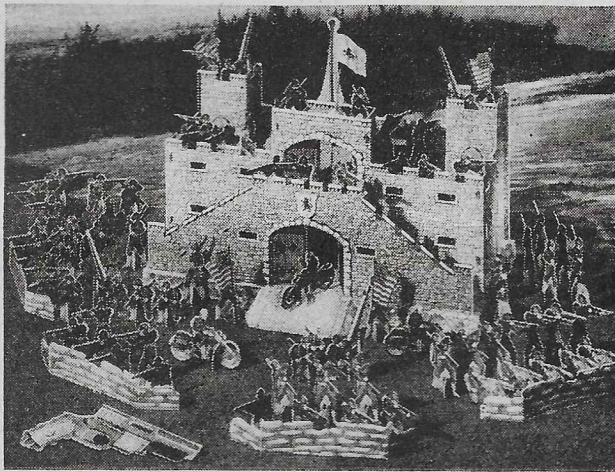

BUILT-RITE STOCK FARM SET

Endless delight . . . fascinating and educational. Barn and lot: 21" x 14" x 12". Open in back for play. Realistically finished inside and out in perfect detail. Red barn, green roof, white fence. Complete farm machinery and tools include tractor, wagon, plow, seeder, fork, shovel, milk can, oil drum, 4 sacks of feed, etc. Animals: 38, all pure bred stock FROM PHOTOS in full color. Complete BUILT-RITE set of 51 pieces, in handsome color Gift Box at dealers everywhere, only **\$1.19**

ATTACK FORTRESS with Soldiers

Action! Fun! Large, sturdy Fort. 19" x 10 7/8" x 15 1/4". Realistically finished inside and out. Four 10" movable Sand-bag Fortifications finished both sides. 1 Rubber Band Pistol, shoots harmlessly but accurately. 88 Officers and Men, 3 1/4" tall, on interlocking bases. Machine Gunners, Motorcycle Scouts, Anti-Aircraft Gunners, Flag Bearers, Officers, Observers, etc. Full color, both sides. Full instructions.